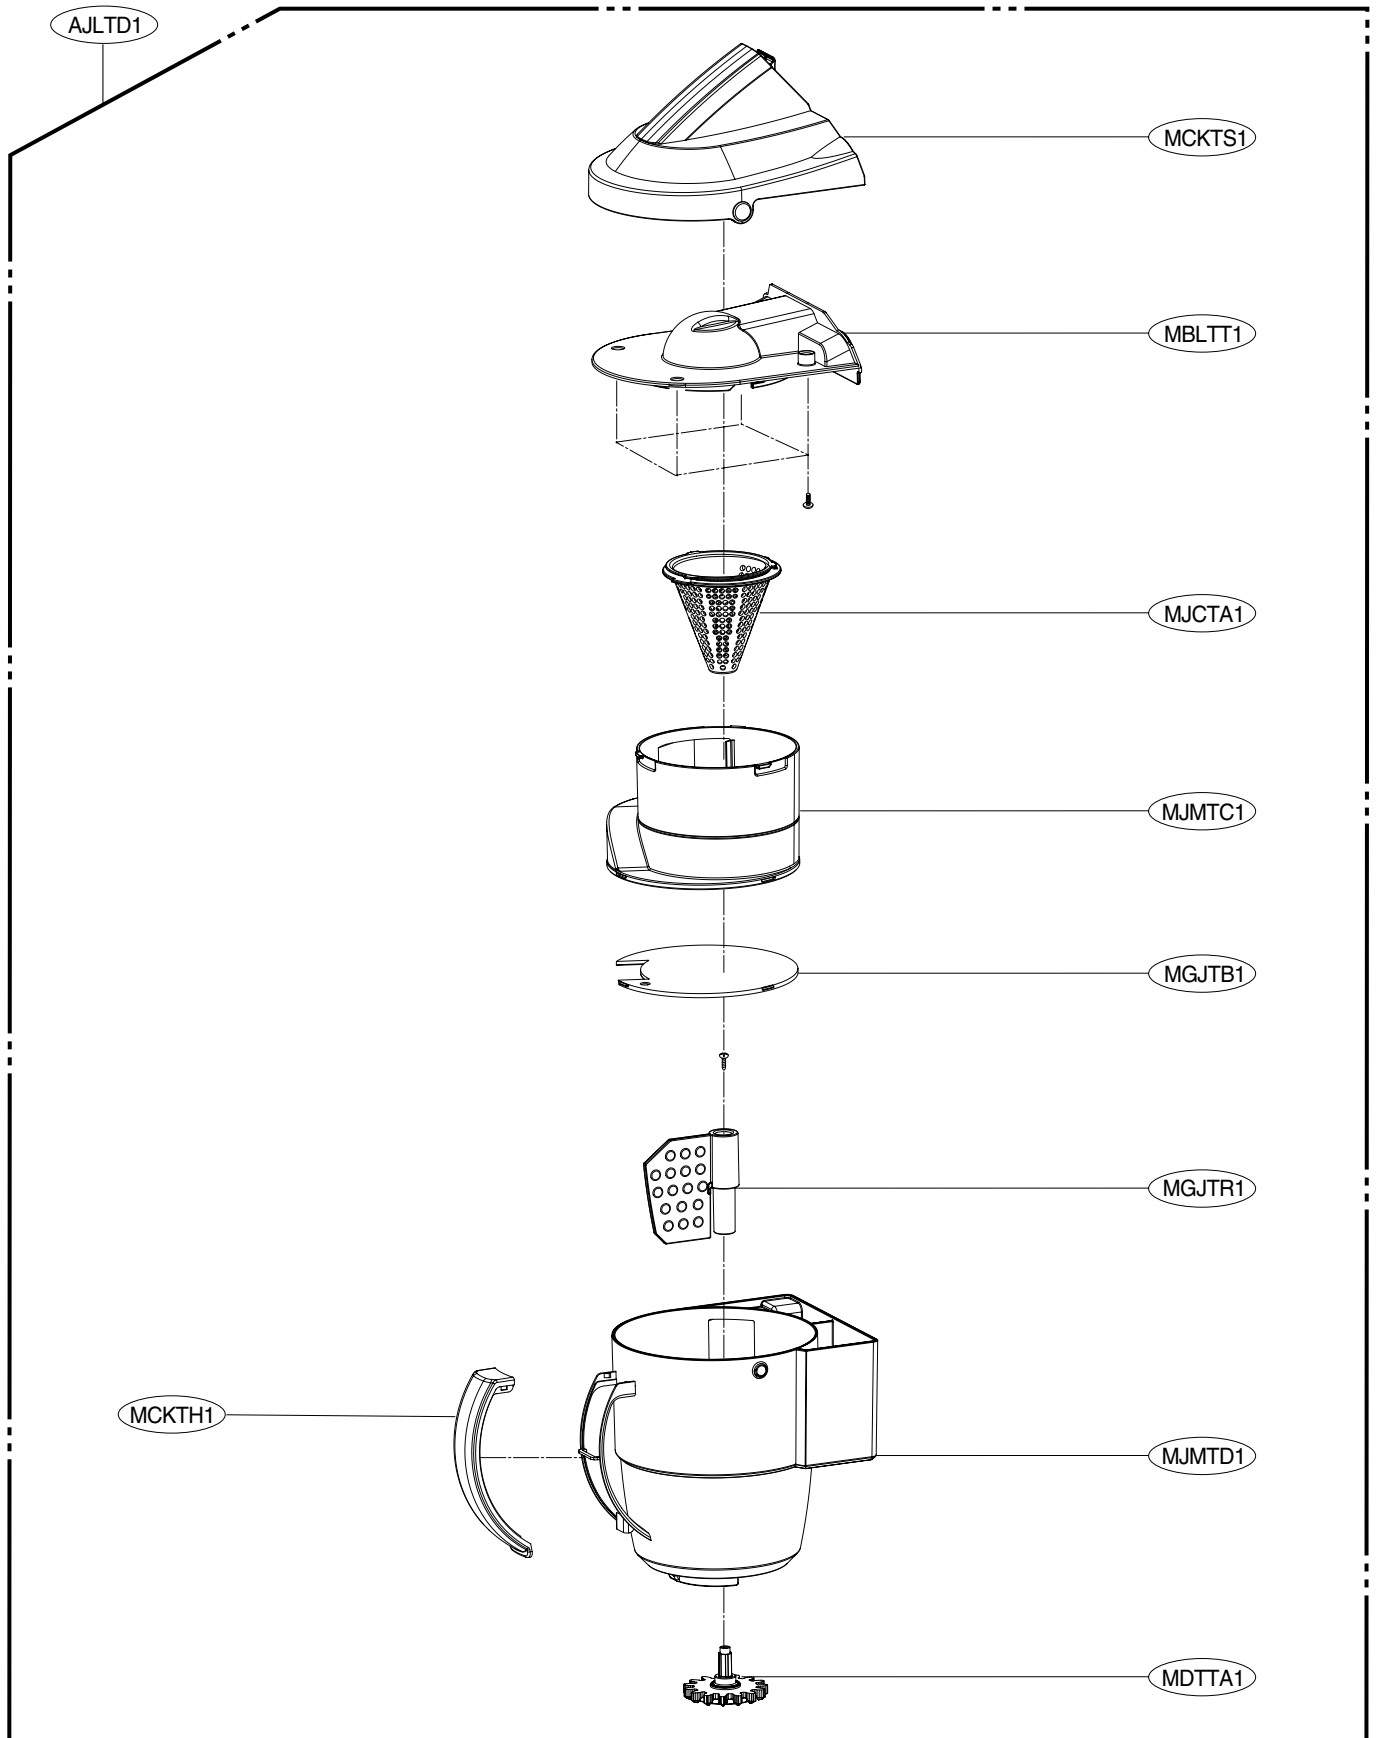

EXPLODED VIEW

BASE ASSEMBLY, BODY

VC9050CL(V-KC801HT.ABLQGSF)

COVER ASSEMBLY, BODY

TANK ASSEMBLY, DUST

ACCESSORIES