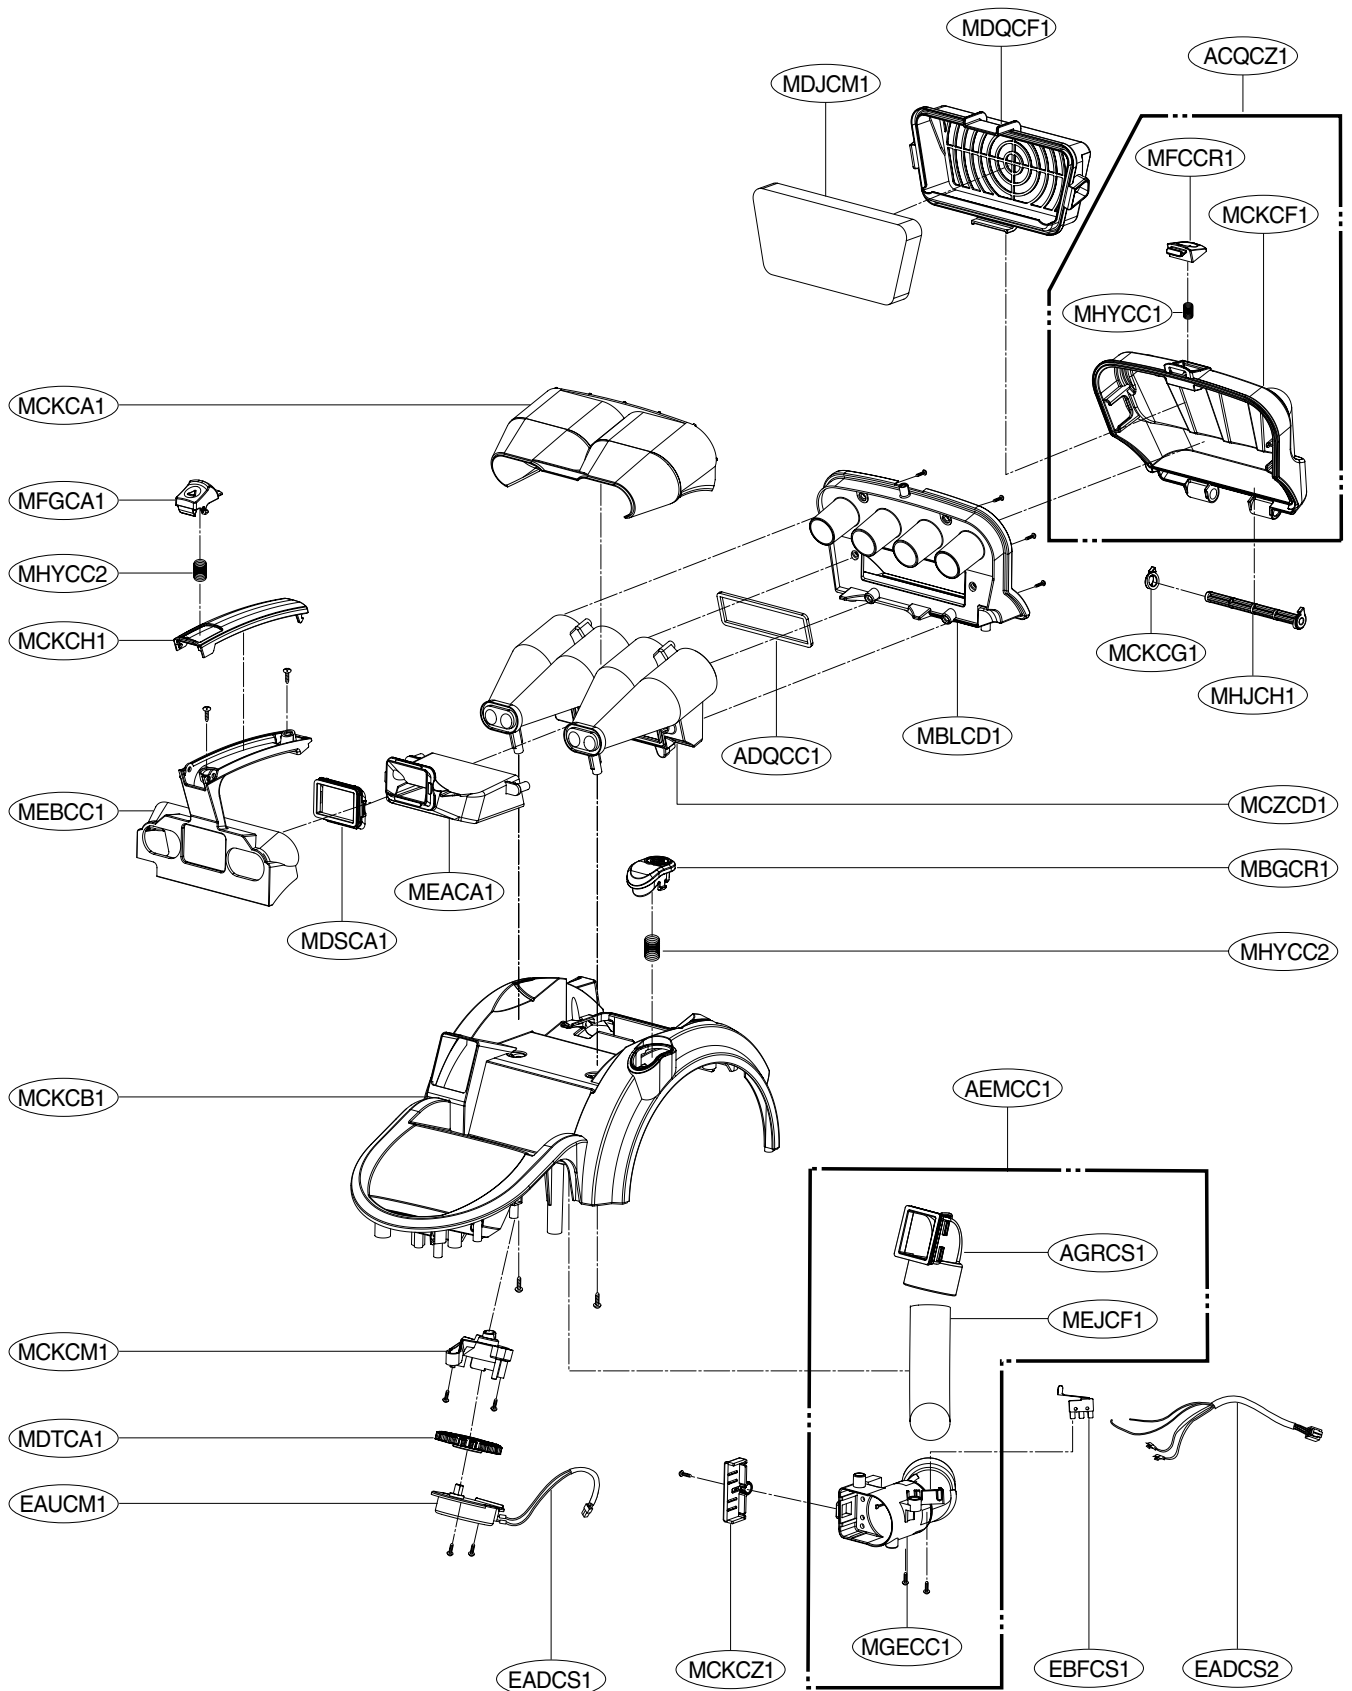

EXPLODED VIEW

BASE ASSEMBLY, BODY

VC9050CL(V-KC801HT.ABLQGSF)

COVER ASSEMBLY, BODY

TANK ASSEMBLY, DUST

ACCESSORIES