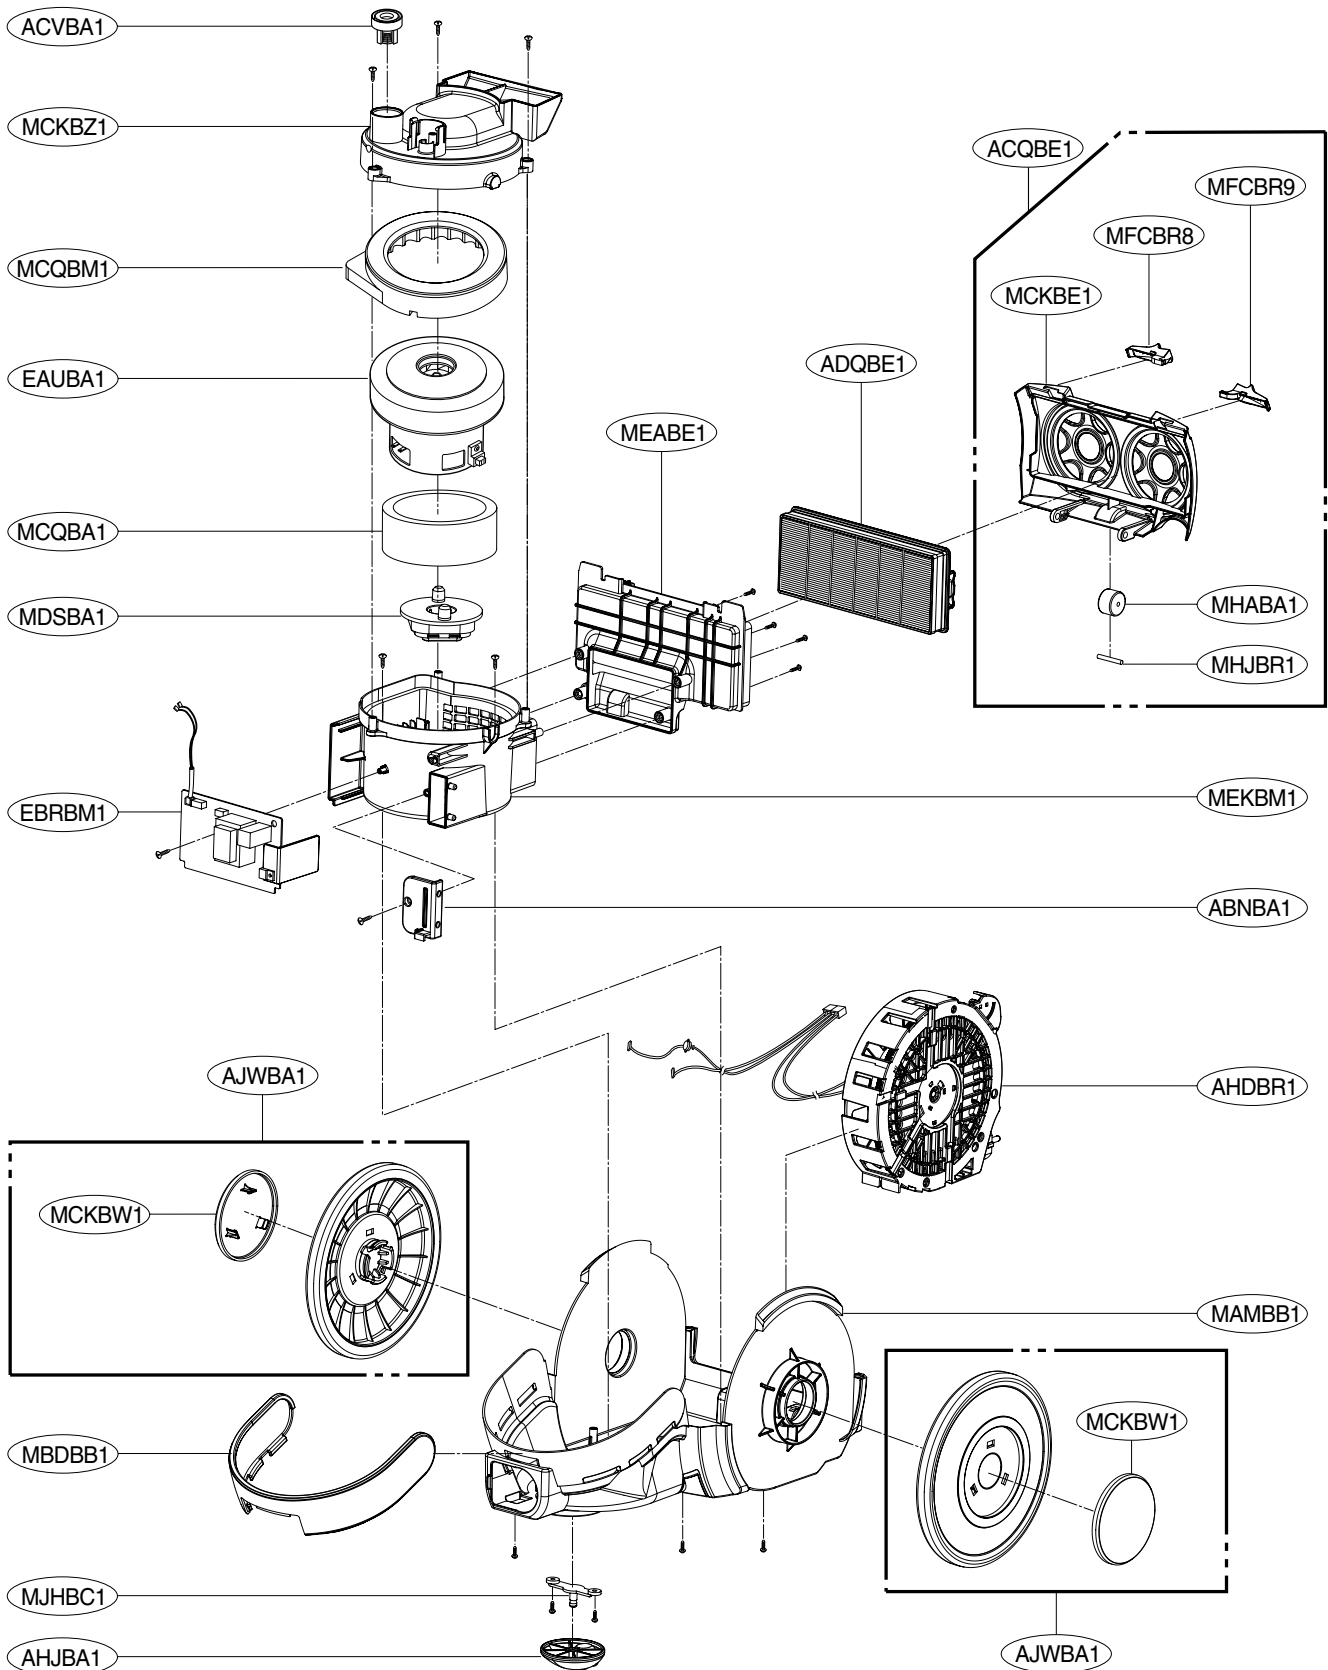

EXPLODED VIEW

BASE ASSEMBLY, BODY

VC9050CL(V-KC801HT.ABLQGSF)

COVER ASSEMBLY, BODY

TANK ASSEMBLY, DUST

ACCESSORIES